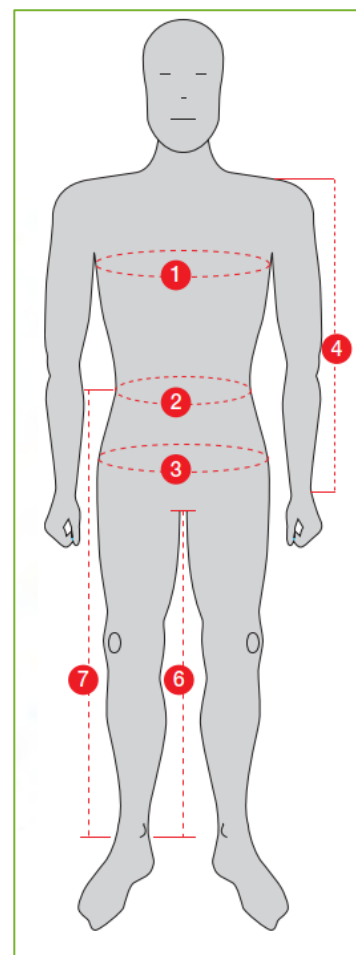

Sauer Shooting Jackets

Woman	1	2	3	4	Body size *
36	84	63	90	59	165
38	88	67	94	59	168
40	92	70	98	59	170
42	96	74	102	59	174
44	100	78	106	59	177
46	104	83	110	59	177
48	110	90	116	59	177

*Reference values

Men	Regular size				Body size *
	1	2	3	4	
44	88	80	96	59	168
46	92	84	100	60,5	171
48	96	88	104	62	174
50	100	92	108	63,5	177
52	104	96	112	65	180
54	106	100	116	66	183
56	112	104	119	67	184
58	116	110	122	68	186
60	120	112	124	69	188

* Reference values

Men	Slim Size				Body size *
	1	2	3	4	
90	90	80	98	65,5	177
94	94	84	102	67	180
98	98	88	106	68,5	183
102	102	92	110	70	186
106	106	96	111	71	186

* Reference values

The dimensions given do not correspond to the finished trousers. It is the basis for manufacturing. The delivered trousers are larger. The required margin for overlap is taken into account.

**Values in cm